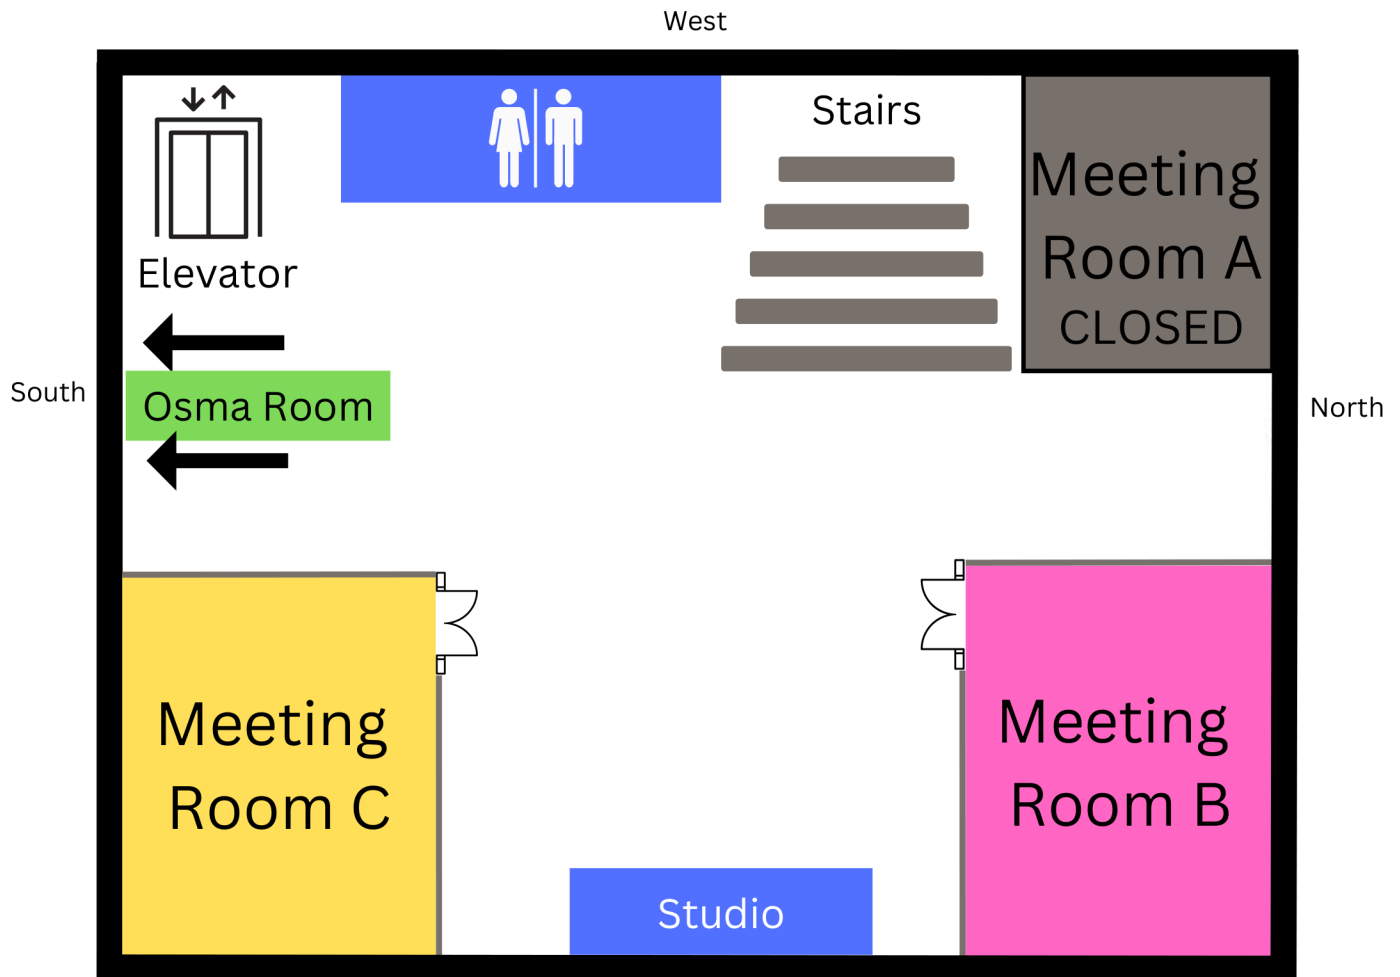

Tables Featuring

- Sunshine Rush
- Another Castle
- Hanah's Cosplays
- Ande Parks

Fiction Loop

Vendors and Artist Alley

Study Rooms

Mini Escape Rooms

- Lost In Space
- The Tower of Black and White

Picture Book Room

Panels and performances at listed times. Everything else available 2-7 PM.

SAT, APRIL 13

LOWER LEVEL

LPL Con Map

Osma Room

Table Top Games

Meeting Room C | Panels

2:15-3:00 PM | **Borrowed Settings for Roleplaying Games**