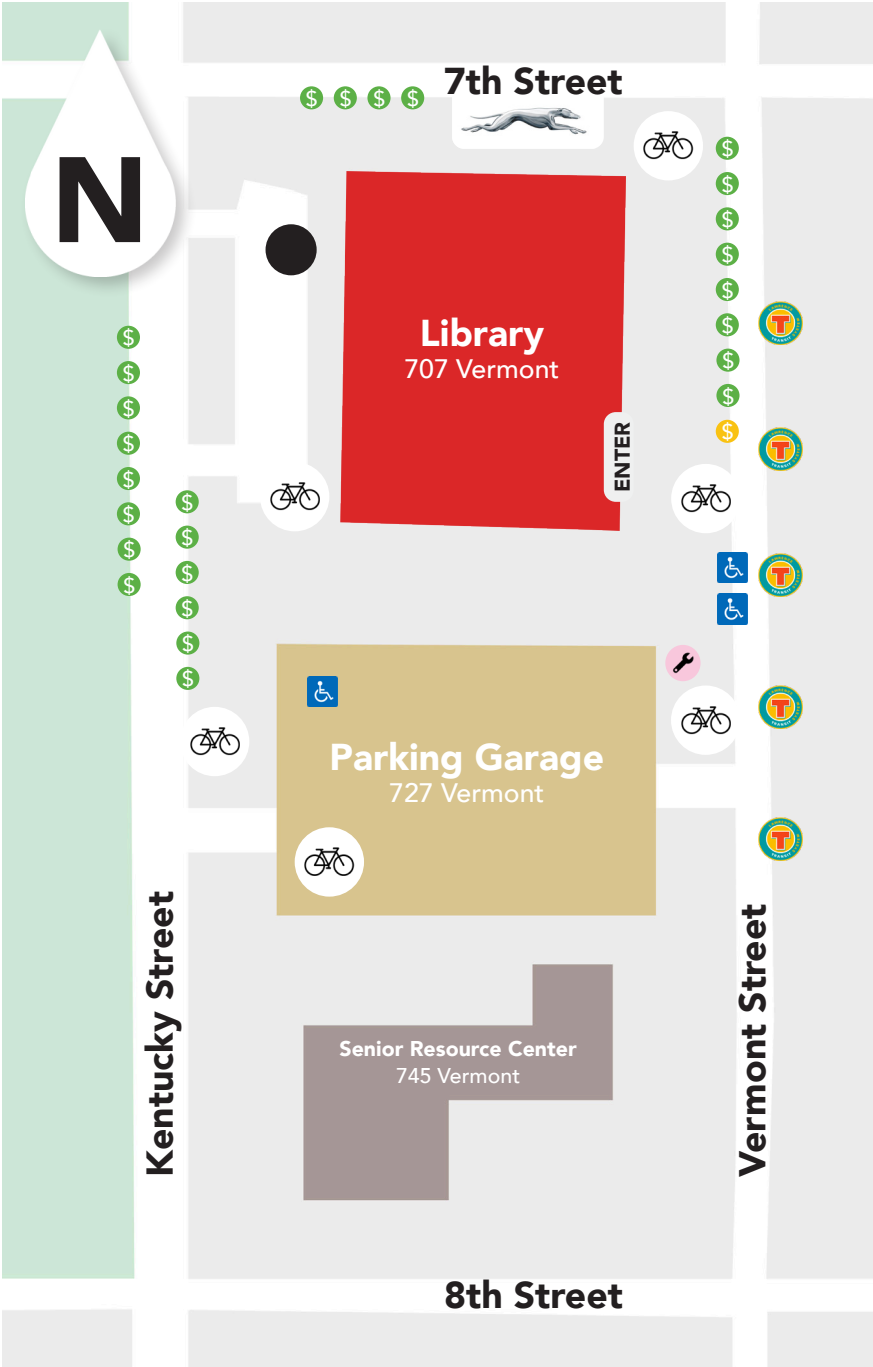

# Library Parking Map

City of Lawrence parking enforcement hours: Mon-Sat / 9:30 AM-6PM. Free parking on Sundays. Parking office phone: 785-832-7590. More info: [lawrenceks.org/parking](http://lawrenceks.org/parking).

 **Lawrence Public Library**

 **Library Loading Zone**

 **Vermont Street Parking Garage**  
 Basement – 10-hour pass (or) \$2 per day  
 Level 1 – 2-hour **free parking**  
 Level 2 – 2-hour **free parking** (or) 10-hr pass / \$2 per day  
 Level 3 – 10-hour pass (or) \$2 per day  
 Level 4 – **free parking**; top level has no roof  
*Pay stations are located at each stairwell on Level 1.*

 **Meter Parking**  
 Coins (or) mobile payment app (Passport or ParkMobile)

 **15-minute Meter Parking**  
 Coins (or) mobile payment app (Passport or ParkMobile)

 **Accessible Parking**

 **Bike Parking**

 **Bike Fix-it Station**

 **Lawrence Transit City Bus**

 **Greyhound Bus**

 2-hour **free parking**  
 10-hour meter or pass

 10-hour parking

 2-hour **free parking**

 2-hour meter parking