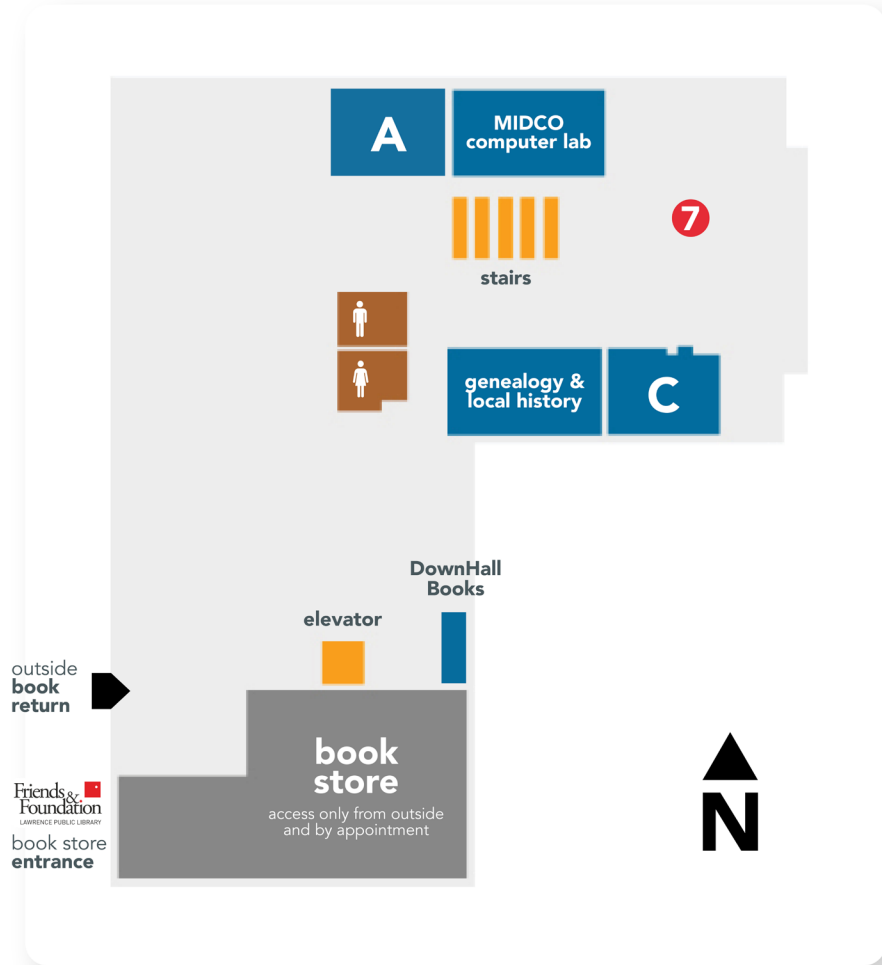

Imagine more.

707 Vermont Street
Lawrence, Kansas 66044
785-843-3833 | lplks.org

LAWRENCE PUBLIC
LIBRARY

LOWER LEVEL library map

Computer Lab
1-hr session limit; includes 1 express station, 12 computers, and 1 Mac (for Adobe use by appointment)

Meeting Rooms A & C
Reserve online, by phone, or at the Tech Desk; max capacity: 8

Osma Room
Table, microfilm, and genealogy and local history resources; max capacity: 6

DownHall Books
Browse used books; pay what you can on the honor system — happy reading!

7 Tech Desk
Computer, fax, printing, copying, and basic tech help and answers

LPLFF Book Store
Shop in person by appointment; not accessible from inside; please sign up for a visit at: bit.ly/LPLFFbookappt